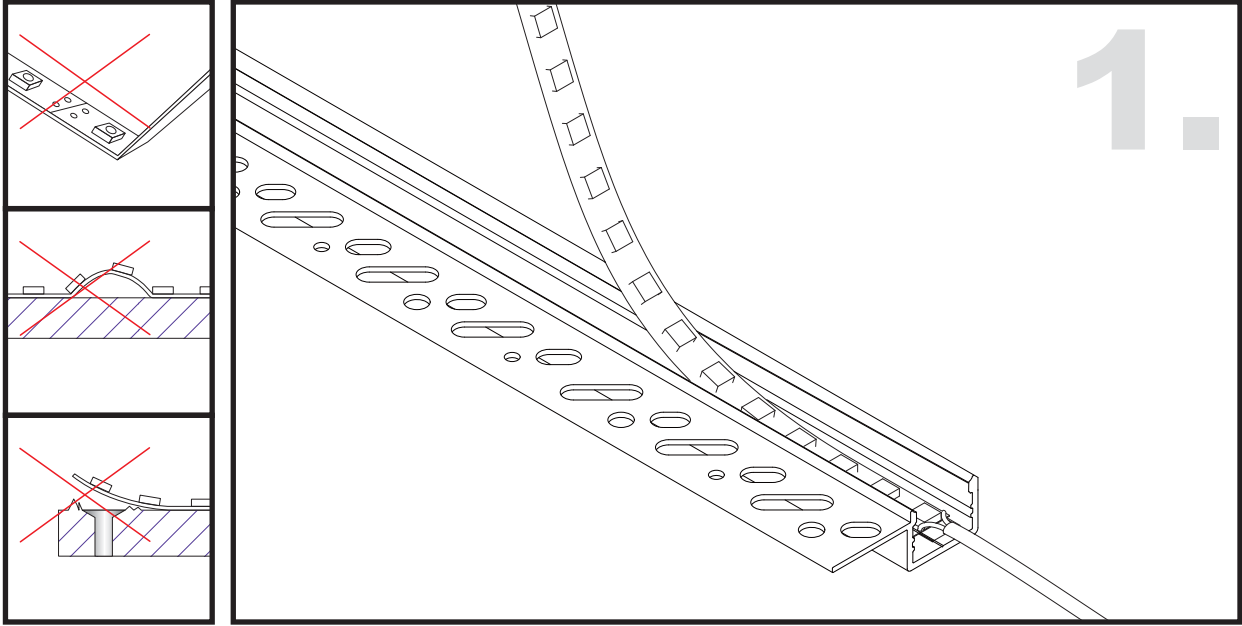

Aluminium LED Profile LW-CT5S

Unit:mm

	Name	Code	Material	Color	Others
①	Aluminum Profile	CT5S	Aluminum	Silver / White / Black / RAL color	
②	LED strip	-	-	-	MAX. 19.2 W/m
④	Endcap (with hole)	CT5-Cap-H	Plastic	Grey / White / Black	-
⑤	Endcap (without hole)	CT5-Cap	Plastic	Grey / White / Black	-

③ Optional Diffuser(PMMA/PC)

Color	Light Transmittance	Code
Opal	70%	D005-O
Milky	78%	D005-M
Frosted	91%	D005-F
Clear	95%	D005-C

RECESSED INSTALLING INSTRUCTIONS