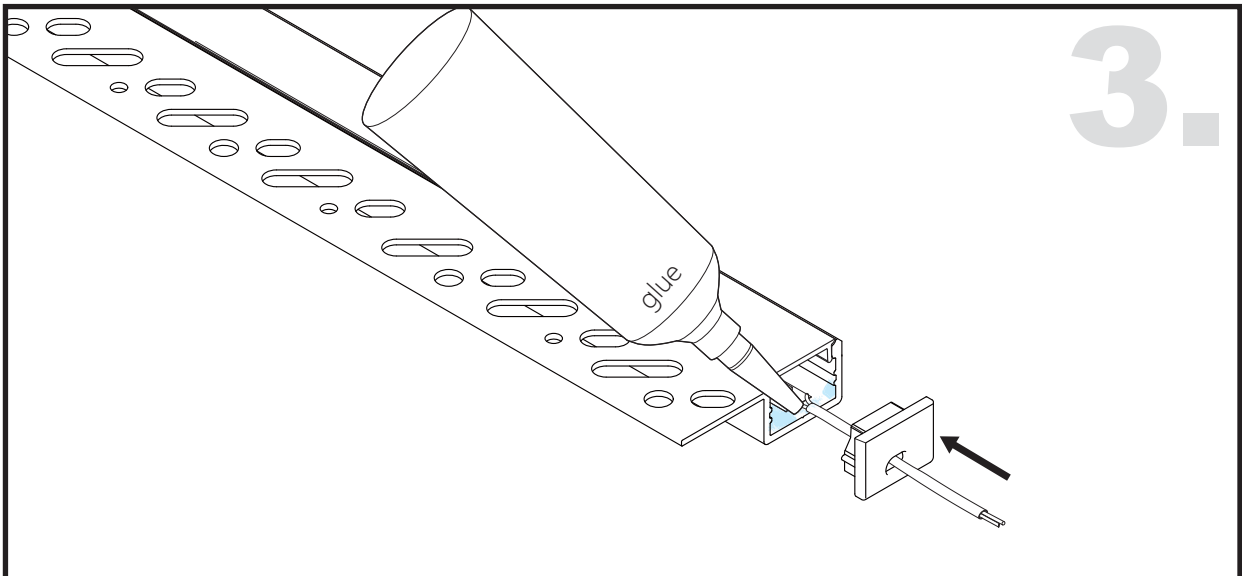

Aluminium LED Profile LW-CT5S

Unit:mm

	Name	Code	Material	Color	Others
①	Aluminum Profile	CT5S	Aluminum	Silver / White / Black / RAL color	
②	LED strip	-	-	-	MAX. 19.2 W/m
④	Endcap (with hole)	CT5-Cap-H	Plastic	Grey / White / Black	-
⑤	Endcap (without hole)	CT5-Cap	Plastic	Grey / White / Black	-

③ Optional Diffuser(PMMA/PC)

Color	Light Transmittance	Code
Opal	70%	D005-O
Milky	78%	D005-M
Frosted	91%	D005-F
Clear	95%	D005-C

RECESSED INSTALLING INSTRUCTIONS