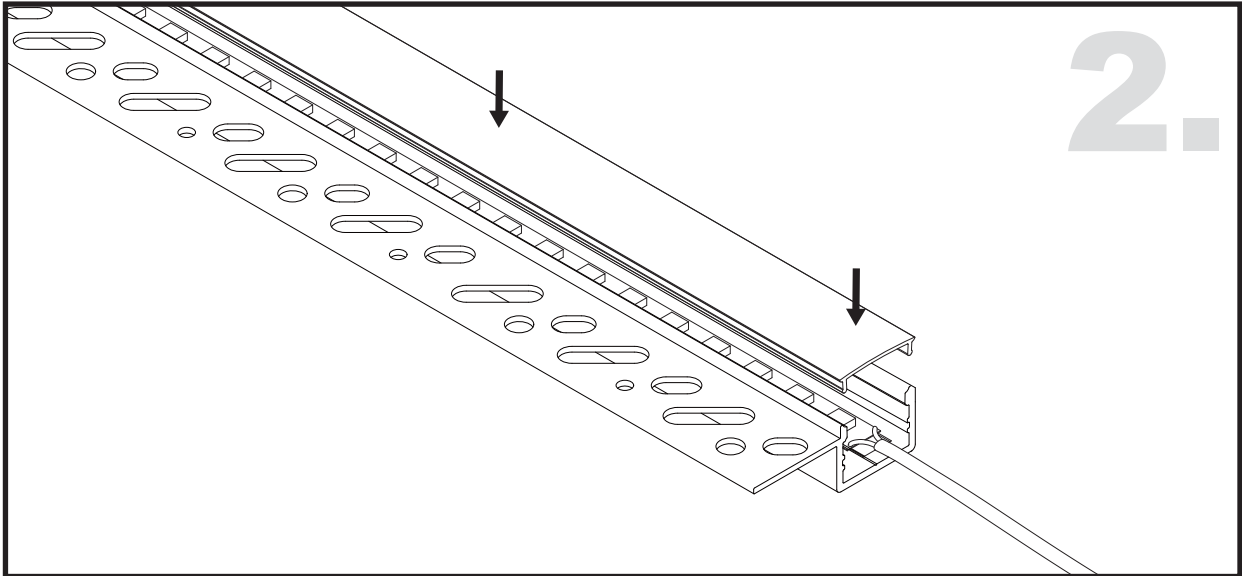

Aluminium LED Profile LW-CT5S

Unit:mm

	Name	Code	Material	Color	Others
①	Aluminum Profile	CT5S	Aluminum	Silver / White / Black / RAL color	
②	LED strip	-	-	-	MAX. 19.2 W/m
④	Endcap (with hole)	CT5-Cap-H	Plastic	Grey / White / Black	-
⑤	Endcap (without hole)	CT5-Cap	Plastic	Grey / White / Black	-

③ Optional Diffuser(PMMA/PC)

Color	Light Transmittance	Code
Opal	70%	D005-O
Milky	78%	D005-M
Frosted	91%	D005-F
Clear	95%	D005-C

RECESSED INSTALLING INSTRUCTIONS