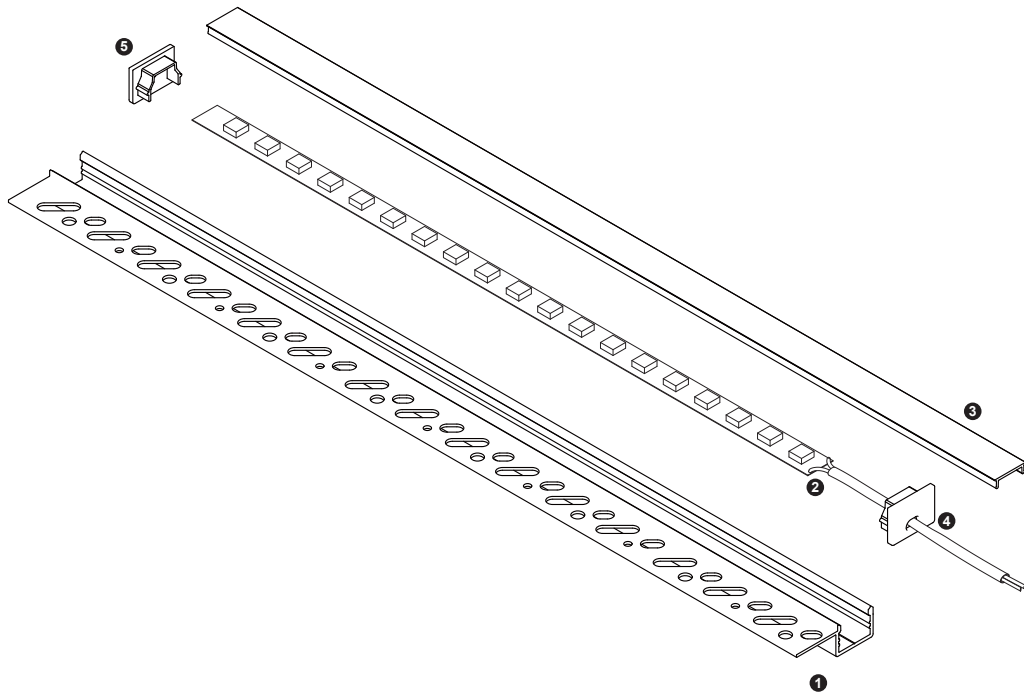

Aluminium LED Profile LW-CT5S

Unit:mm

	Name	Code	Material	Color	Others
①	Aluminum Profile	CT5S	Aluminum	Silver / White / Black / RAL color	
②	LED strip	-	-	-	MAX. 19.2 W/m
④	Endcap (with hole)	CT5-Cap-H	Plastic	Grey / White / Black	-
⑤	Endcap (without hole)	CT5-Cap	Plastic	Grey / White / Black	-

③ Optional Diffuser(PMMA/PC)

Color	Light Transmittance	Code
Opal	70%	D005-O
Milky	78%	D005-M
Frosted	91%	D005-F
Clear	95%	D005-C

RECESSED INSTALLING INSTRUCTIONS